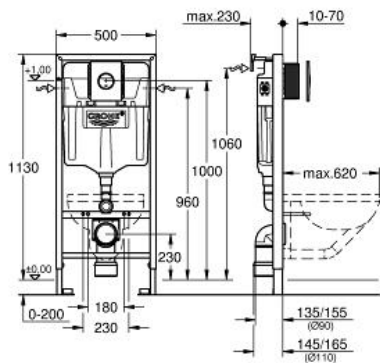

Rapid SL 3 in 1 set for WC

MODEL # 38860000

Pure Freude
an Wasser

GROHE

Product Description:

Rapid SL 3 in 1 set for WC

Standard Specification:

flushing cistern GD2 , 6 l-2.6 l

1.13 m finished installation height

for on-the-wall installations or studded walls

Includes

Frame/cistern for wall hung pan

Wall brackets for on-the-wall installation (38 558 00M)

Chrome flush plate

Fixing bolts for wc and floor

Details:

WC ceramics with small bearing area (< 205 mm)

require additional accessory 38 779 000

distance of fixing bolts 180/230 mm

outlet bend Ø 90 mm

depth adjustable

reducer Ø 90/110 mm

Insulated against condensation

inspection shaft 40 911 000 (sold separately)

Color:

38860000 Chrome