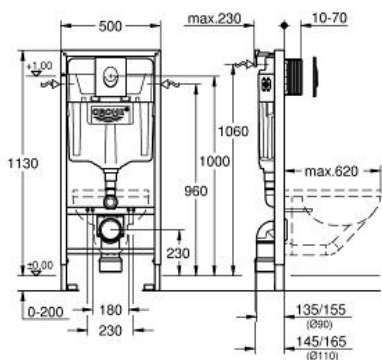

Rapid SL 3 in 1 set for WC

MODEL # 38721001

Pure Freude
an Wasser

GROHE

Product Description:

Rapid SL 3 in 1 set for WC

Standard Specification:

flushing cistern GD2 , 6 l-2.6 l

1.13 m finished installation height

for on-the-wall installations or studded walls

Includes

Frame/cistern for wall hung pan

Wall brackets for on-the-wall installation (38 558 00M)

Chrome flush plate

Fixing bolts for wc and floor

Details:

200mm height adjustment, lockable when at required height

WC ceramics with small bearing area (< 205 mm)

require additional accessory 38 779 000

distance of fixing bolts 180/230 mm

outlet bend Ø 90 mm

depth adjustable

reducer Ø 90/110 mm

Insulated against condensation

water supply from left/right or back

including integrated angle valve

and push fit flexible hose union

Skate Air flush plate

for vertical installation

for mounting of small flush plates please order revision shaft

40 911 000 (sold separately)

Color:

□ 38721001 Chrome