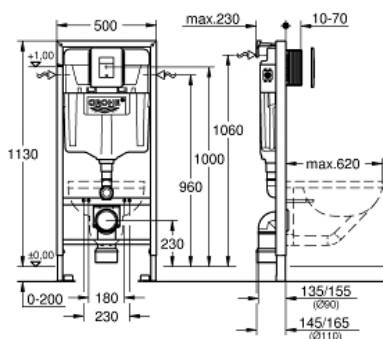

# Rapid SL 5 in 1 set for WC

MODEL # 38827000

Pure Freude  
an Wasser

GROHE

#### Standard Specification:

flushing cistern GD2 , 6 l-2.6 l

1.13 m finished installation height

for on-the-wall installations or studded walls

#### Details:

200mm height adjustment, lockable when at required height

WC ceramics with small bearing area (< 205 mm)

require additional accessory 38 779 000

distance of fixing bolts 180/230 mm

outlet bend Ø 90 mm

**for vertical and horizontal installation**

for mounting of small flush plates please order revision shaft  
40 911 000 (sold separately)