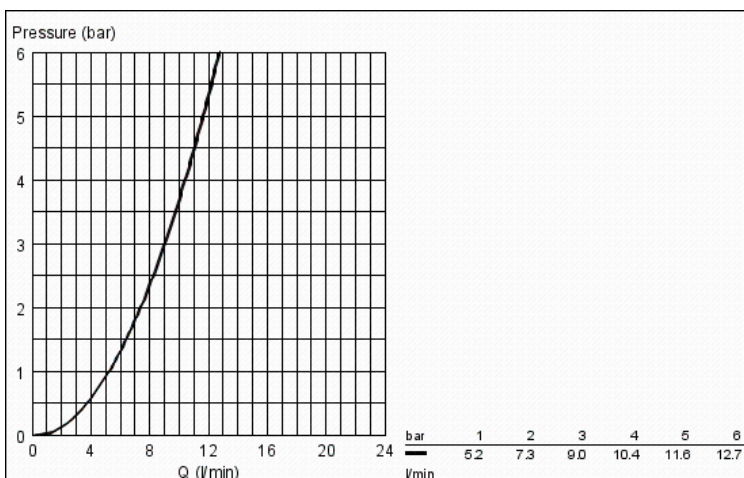

# Rapid SL 5 in 1 set for WC

MODEL # 38827000

Pure Freude  
an Wasser

GROHE