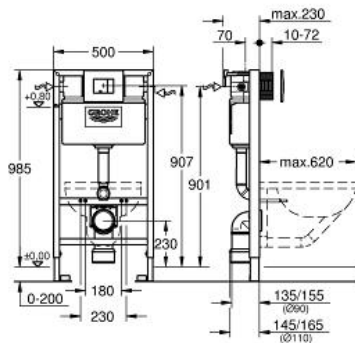

Rapid SL 4 in 1 set for WC

MODEL # 38888000

Pure Freude
an Wasser

GROHE

Product Description:

Rapid SL 4 in 1 set for WC

Standard Specification:

with flushing cistern 6 - 3 l

1.0 m finished installation height

for on-the-wall installations or studded walls

Includes

Frame/cistern for wall hung pan

Wall brackets for on-the-wall installation (38 558 00M)

Chrome flush plate

GROHE Fresh retrofit set:

enables access to concealed cistern

to add a cleaning tablet

(chlorine free tablets only)

Fixing bolts for wc and floor

Details:

200mm height adjustment, lockable when at required height

WC ceramics with small bearing area (< 205 mm)

require additional accessory 38 779 000

distance of fixing bolts 180/230 mm

outlet bend Ø 90 mm

depth adjustable

reducer Ø 90/110 mm

Insulated against condensation

water supply from left/right or back

including integrated angle valve