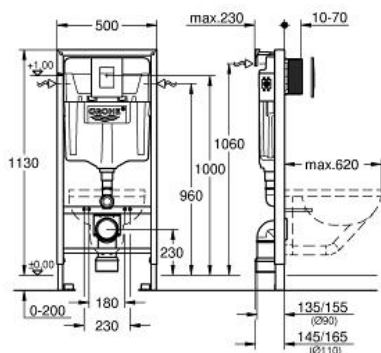

Rapid SL 3 in 1 set for WC

MODEL # 38772001

Pure Freude
an Wasser

GROHE

Product Description:

Rapid SL 3 in 1 set for WC

Standard Specification:

flushing cistern GD2 , 6 l-2.6 l

1.13 m finished installation height

for on-the-wall installations or studded walls

Includes

Frame/cistern for wall hung pan

Wall brackets for on-the-wall installation (38 558 00M)

Chrome flush plate

Fixing bolts for wc and floor

Details:

200mm height adjustment, lockable when at required height

WC ceramics with small bearing area (< 205 mm)

require additional accessory 38 779 000

distance of fixing bolts 180/230 mm

outlet bend Ø 90 mm

depth adjustable

reducer Ø 90/110 mm

Insulated against condensation

water supply from left/right or back

including integrated angle valve

and push fit flexible hose union

Skate Cosmopolitan flush plate

for vertical and horizontal installation

for mounting of small flush plates please order

inspection shaft 40 911 000 (sold separately)

Color:

□ 38772001 Chrome