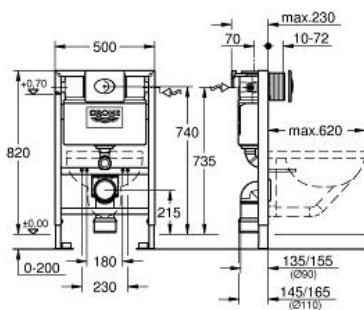

Rapid SL 3 in 1 set for WC

MODEL # 38761000

Pure Freude
an Wasser

GROHE

Product Description:

Rapid SL 3 in 1 set for WC

Standard Specification:

with flushing cistern 6 - 3 l

0.82 m finished installation height

for on-the-wall installations or studded walls

Includes

Frame/cistern for wall hung pan

Wall brackets for on-the-wall installation (38 558 00M)

Chrome flush plate

Fixing bolts for wc and floor

Details:

200mm height adjustment, lockable when at required height

distance of fixing bolts 180/230 mm

outlet bend Ø 90 mm

depth adjustable

reducer Ø 90/110 mm

Insulated against condensation

water supply from left/right or back