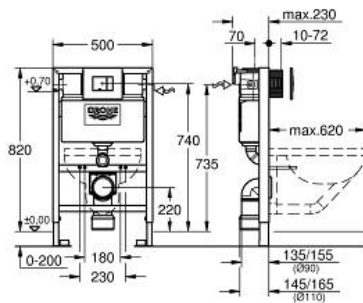

Rapid SL 3 in 1 set for WC

MODEL # 38773000

Pure Freude
an Wasser

GROHE

Product Description:

Rapid SL 3 in 1 set for WC

Standard Specification:

with flushing cistern 6 - 3 l

0.82 m finished installation height

for on-the-wall installations or studded walls

Includes

Frame/cistern for wall hung pan

Wall brackets for on-the-wall installation (38 558 00M)

Chrome flush plate

Fixing bolts for wc and floor

Details:

200mm height adjustment, lockable when at required height

distance of fixing bolts 180/230 mm

outlet bend Ø 90 mm

depth adjustable

reducer Ø 90/110 mm

Insulated against condensation

water supply from left/right or back

including integrated angle valve

and push fit flexible hose union

Skate Cosmopolitan flush plate

for horizontal installation only

Color:

□ 38773000 Chrome