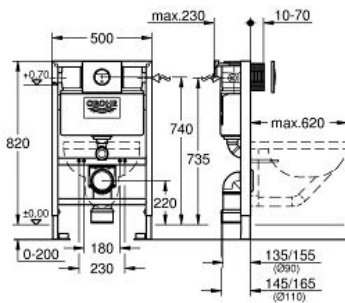

Rapid SL 3 in 1 set for WC

MODEL # 38868000

Pure Freude
an Wasser

GROHE

Product Description:

Rapid SL 3 in 1 set for WC

Standard Specification:

with flushing cistern 6 - 3 l

0.82 m finished installation height

for on-the-wall installations or studded walls

Includes

Frame/cistern for wall hung pan

Wall brackets for on-the-wall installation (38 558 00M)

Chrome flush plate

Fixing bolts for wc and floor

Details:

200mm height adjustment, lockable when at required height

distance of fixing bolts 180/230 mm

outlet bend Ø 90 mm

depth adjustable

reducer Ø 90/110 mm

Insulated against condensation

water supply from left/right or back

including integrated angle valve

and push fit flexible hose union

Nova Cosmopolitan flush plate

for horizontal installation only,

Color:

□ 38868000 Chrome