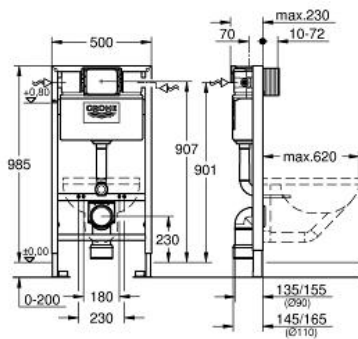

Rapid SL 2-in-1 set for WC

MODEL # 38947000

Pure Freude
an Wasser

GROHE

Product Description:

Rapid SL 2-in-1 set for WC

Standard Specification:

with flushing cistern 6 - 3 l

1.0 m finished installation height

for on-the-wall installations or studded walls

Includes

Frame/cistern for wall hung pan

Wall brackets for on-the-wall installation (38 558 00M)

Fixing bolts for wc and floor

Details:

200mm height adjustment, lockable when at required height

WC ceramics with small bearing area (< 205 mm)

require additional accessory 38 779 000

distance of fixing bolts 180/230 mm

outlet bend Ø 90 mm

depth adjustable

reducer Ø 90/110 mm

Insulated against condensation

water supply from left/right or back

including integrated angle valve

and push fit flexible hose union

Color:

□ 38947000