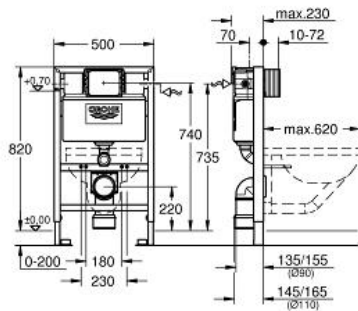

# Rapid SL 2-in-1 set for WC

MODEL # 38948000

Pure Freude  
an Wasser

**GROHE**

#### Standard Specification:

with flushing cistern 6 - 3 l

**0.82 m finished installation height**

for on-the-wall installations or studded walls

#### Details:

200mm height adjustment, lockable when at required height

distance of fixing bolts 180/230 mm

outlet bend Ø 90 mm

depth adjustable

reducer Ø 90/110 mm

Insulated against condensation

**water supply from left/right or back**