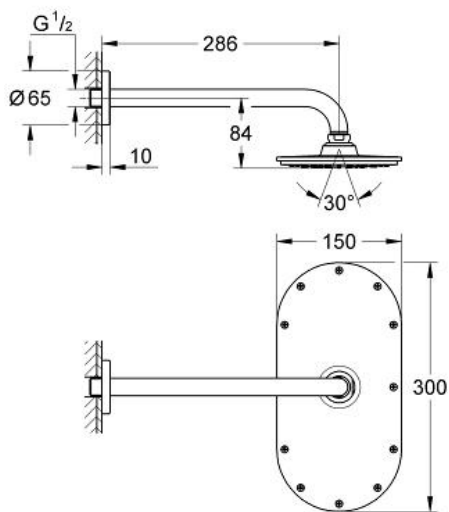

RAINSHOWER VERIS 300  
Head shower set 286 mm, 1  
spray

MODEL # 26058000

Pure Freude  
an Wasser

GROHE

**Product Description:**

**RAINSHOWER VERIS 300**

**Head shower set 286 mm, 1 spray**

**Standard Specification:**

head shower Rainshower Veris (27 470 000)

1 spray pattern:

Rain

Shower arm Rainshower 286 mm (28 576 000)

**GROHE DreamSpray** perfect spray pattern

**GROHE StarLight** chrome finish

**SpeedClean** anti-limescale system

**Color:**

□ 26058000 Chrome