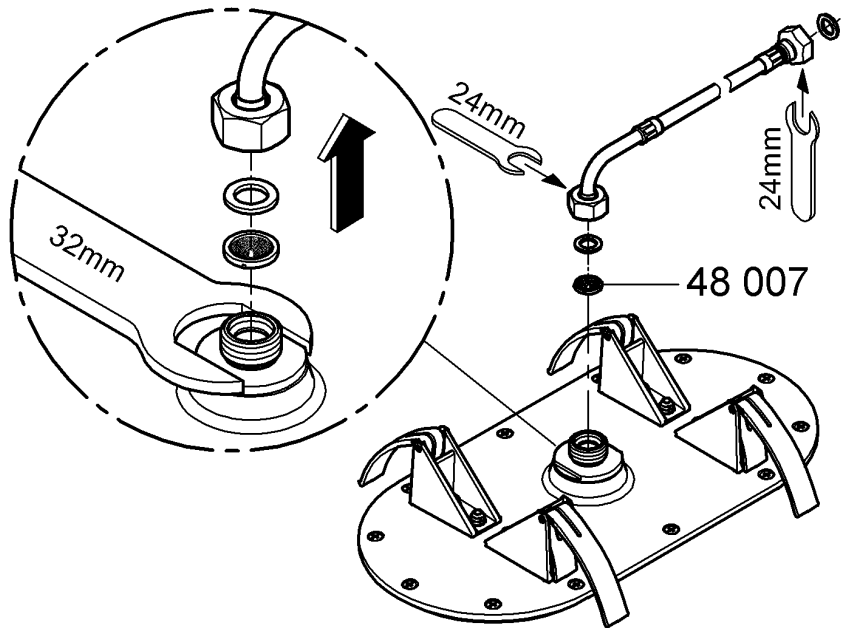

27 861

Rainshower Veris

Rainshower Veris

Design & Quality Engineering GROHE Germany

99.839.031/ÄM 222750/02.12

GROHE

ENJOY WATER®

27 861