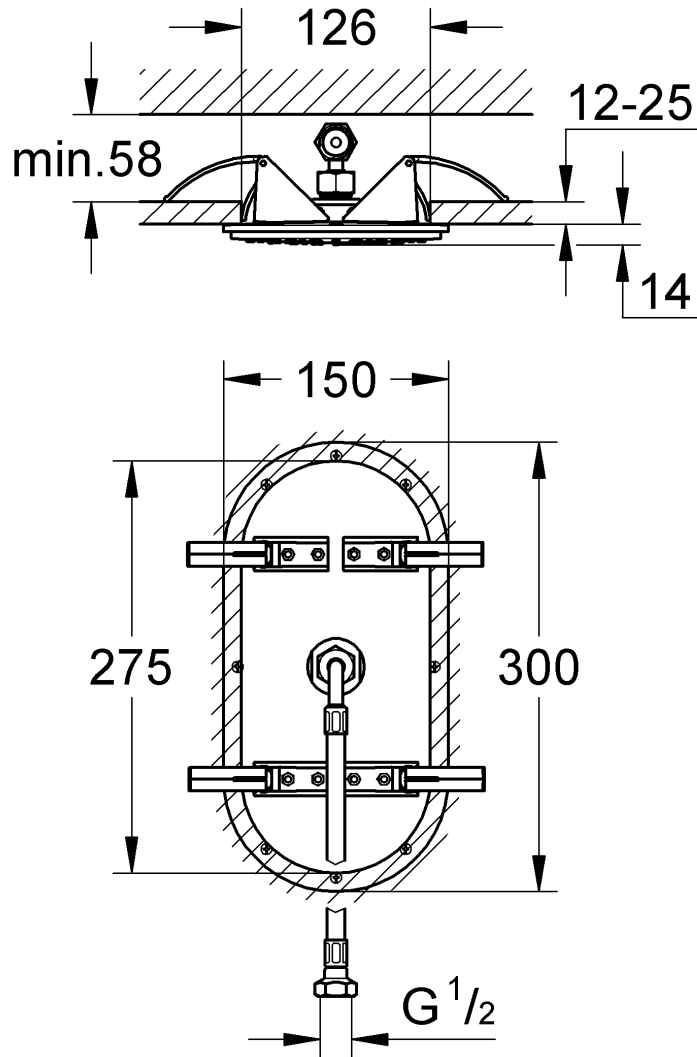

27 861

Rainshower Veris

Rainshower Veris

Design & Quality Engineering GROHE Germany

99.839.031/ÄM 222750/02.12

GROHE

ENJOY WATER®

27 861