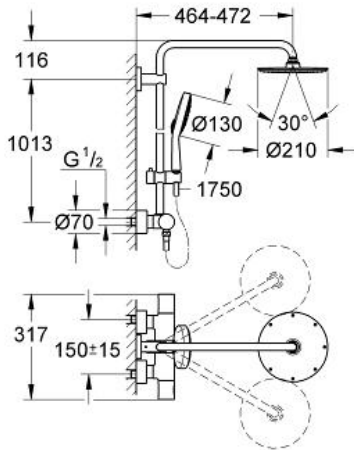

RAINSHOWER SYSTEM 210
with thermostat for wall mounting
MODEL # 27967000

Pure Freude
an Wasser

GROHE

Product Description:
RAINSHOWER SYSTEM 210
with thermostat for wall mounting

Standard Specification:
horizontal swivable 450 mm projection shower arm
exposed thermostatic shower
with Aquadimmer function
allows change between:
Rainshower Cosmopolitan 210 head shower (28 368 000)
with ball joint
rotation angle $\pm 15^\circ$
hand shower Power&Soul Cosmopolitan 130 (27 664 000)
adjustable height via gliding element
(12 140 000)
Silverflex shower hose 1750 mm (28 388 000)
GROHE TurboStat compact cartridge
with wax thermoelement
GROHE SafeStop safety button at 38°C
(calibration required)
GROHE SafeStop Plus optional temperature limiter at 43°C
included
GROHE CoolTouch
GROHE DreamSpray perfect spray pattern
GROHE One-Click Showering spray selection
with one click
GROHE StarLight chrome finish
SpeedClean anti-limescale system
Inner WaterGuide for a longer life
minimum flow rate 7 l/min.

Color:
 27967000 Chrome