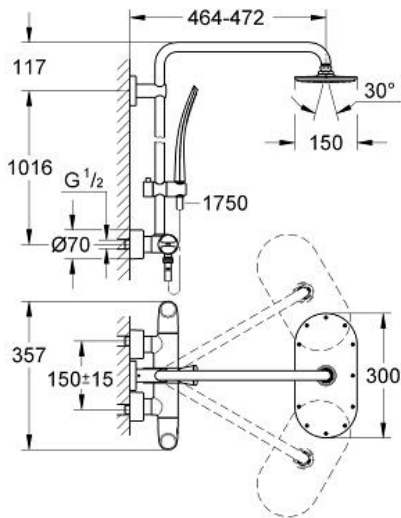

RAINSHOWER SYSTEM VERIS
300
with thermostat for wall mounting
MODEL # 27472000

Pure Freude
an Wasser

GROHE

Product Description:
RAINSHOWER SYSTEM VERIS 300
with thermostat for wall mounting

Standard Specification:
horizontal swivable 450 mm projection shower arm
exposed thermostatic shower
with Aquadimmer function
allows change between:
head shower Rainshower 310 (27 471 000)
with ball joint
rotation angle $\pm 15^\circ$
hand shower Ondus (27 185 000)
adjustable height via gliding element
(12 140 000)

GROHE EcoJoy 9.5 l/min flow limiter
GROHE SafeStop safety button at 38°C
(calibration required)
GROHE SafeStop Plus optional temperature limiter at 43°C
included
GROHE CoolTouch
GROHE StarLight chrome finish
Inner WaterGuide for a longer life

Color:
□ 27472000 Chrome