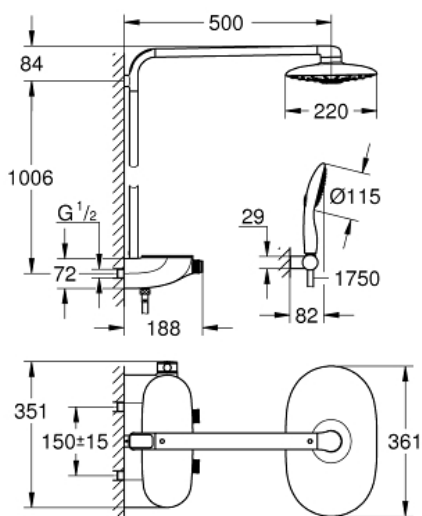

RAINSHOWER SYSTEM
SMARTCONTROL 360 DUO
with thermostat for wall mounting
MODEL # 26250LS0

Pure Freude
an Wasser

GROHE

Product Description:

**RAINSHOWER SYSTEM SMARTCONTROL 360 DUO
with thermostat for wall mounting**

Standard Specification:

Consisting of:

horizontal 500 mm shower arm

exposed SmartControl thermostat

allows change between:

head shower Rainshower 360 DUO, spray plate white

GROHE PureRain/GROHE Rain O2 spray* and TrioMassage

hand shower Power&Soul 115, spray plate white (27 671 LS0)

hand shower wall holder (27 055 000)

Silverflex shower hose 1750 mm (28 388 000)

min. recommended pressure 1.5 bar

GROHE DreamSpray perfect spray pattern