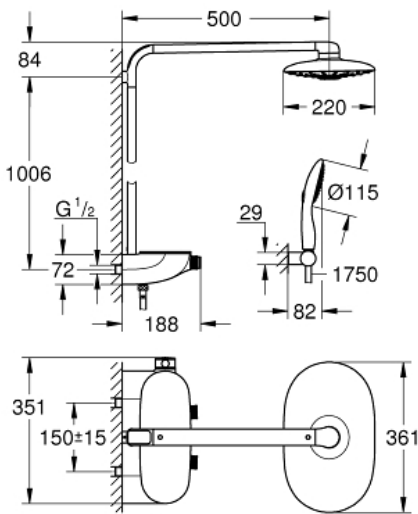

RAINSHOWER SYSTEM
 SMARTCONTROL 360 DUO
 with thermostat for wall mounting
 MODEL # 26250000

Pure Freude
 an Wasser

Product Description:

**RAINSHOWER SYSTEM SMARTCONTROL 360 DUO
 with thermostat for wall mounting**

Standard Specification:

Consisting of:

horizontal 500 mm shower arm

exposed SmartControl thermostat

allows change between:

head shower Rainshower 360 DUO, spray plate chrome

GROHE PureRain/GROHE Rain O2 spray* and TrioMassage

hand shower Power&Soul 115, spray plate white (27 671 LS0)

hand shower wall holder (27 055 000)

Silverflex shower hose 1750 mm (28 388 000)

min. recommended pressure 1.5 bar

GROHE DreamSpray perfect spray pattern