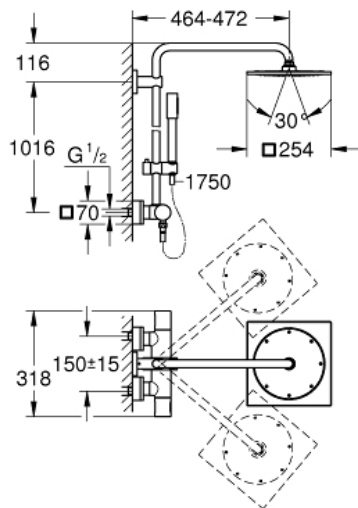

RAINSHOWER F-SERIES SYSTEM
254
with thermostat for wall mounting
MODEL # 27469000

Pure Freude
an Wasser

GROHE

Product Description:

RAINSHOWER F-SERIES SYSTEM 254
with thermostat for wall mounting

Standard Specification:

horizontal swivable 450 mm projection shower arm
exposed thermostatic shower

with Aquadimmer function

allows change between:

head shower Rainshower F-Series 254 (27 285 000)

with ball joint, rotation angle $\pm 20^\circ$

hand shower Sena (28 341 000)

adjustable height via gliding element
(12 140 000)

metal shower hose 1750 mm

GROHE EcoJoy 9.5 l/min flow limiter

GROHE TurboStat

GROHE SafeStop safety button at 38°C

(calibration required)