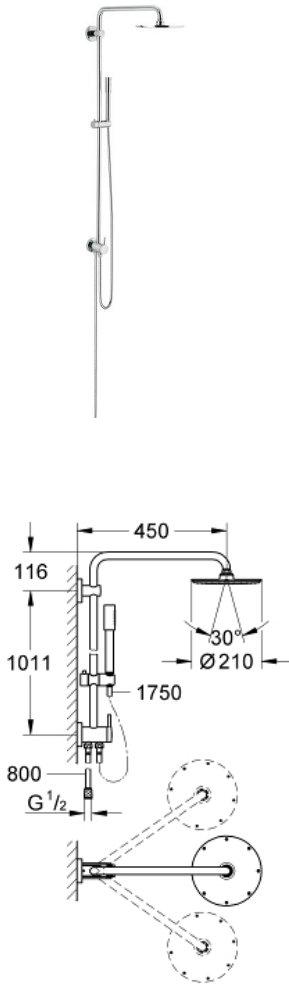

RAINSHOWER SYSTEM 210

Shower system with diverter for wall mounting

MODEL # 27058000

Pure Freude
an Wasser

GROHE

Product Description:
RAINSHOWER SYSTEM 210
Shower system with diverter
for wall mounting

Standard Specification:
horizontal swivable 450 mm projection shower arm
change between hand and head shower
by using the diverter
metal head shower Rainshower Cosmopolitan 210 (28 368 000)
with ball joint
rotation angle $\pm 15^\circ$
hand shower (28 034 000)
adjustable height via gliding element
(12 140 000)
connection to water supply with 1/2"-thread of
the 800 mm shower hose to faucet / wall union
GROHE DreamSpray perfect spray pattern
GROHE StarLight chrome finish
SpeedClean anti-limescale system
Inner WaterGuide for a longer life

Color:
□ 27058000 Chrome