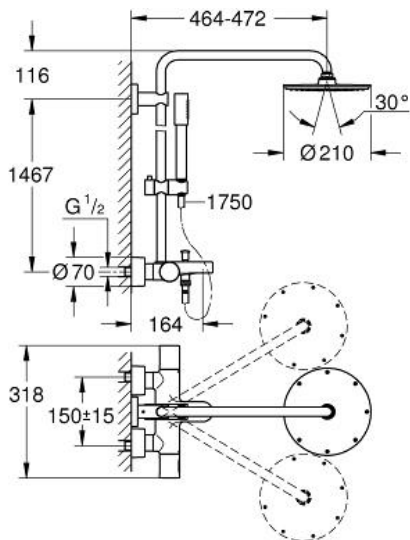

RAINSHOWER SYSTEM 210  
Shower system with bath  
thermostat for wall mounting  
MODEL # 27641000

Pure Freude  
an Wasser

GROHE

**Product Description:**

**RAINSHOWER SYSTEM 210**

Shower system with bath thermostat for wall mounting

**Standard Specification:**

horizontal swivable 450 mm projection shower arm

**exposed thermostatic shower**

with Aquadimmer function

allows change between:

Head shower Rainshower Cosmopolitan 210 (28 373 000)

with ball joint, rotation angle  $\pm 15^\circ$

bath inlet

separate diverter for hand shower Sena (28 341 000)

adjustable height via gliding element

(12 140 000)

metal shower hose 1750 mm (27 178 000)

**GROHE EcoJoy** 9.5 l/min flow limiter

**GROHE TurboStat** compact cartridge

with wax thermoelement

**GROHE SafeStop** safety button at 38°C

( calibration required )

**GROHE SafeStop Plus** optional temperature limiter at 43°C  
included

**GROHE CoolTouch**