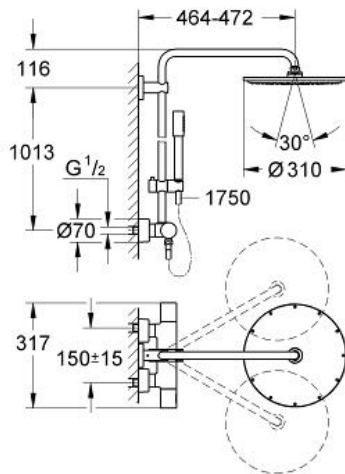

RAINSHOWER SYSTEM 310 with thermostat for wall mounting

MODEL # 27966000

Pure Freude
an Wasser

GROHE

Product Description:
RAINSHOWER SYSTEM 310
with thermostat for wall mounting

Standard Specification:
horizontal swivable 450 mm projection shower arm
exposed thermostatic shower
with Aquadimmer function
allows change between:
Rainshower Cosmopolitan 310 head shower (27 477 000)
with ball joint
rotation angle $\pm 15^\circ$
hand shower Sena Stick (28 034 000)
adjustable height via gliding element
(12 140 000)
Silverflex shower hose 1750 mm (28 388 000)

GROHE TurboStat compact cartridge
with wax thermoelement
GROHE SafeStop safety button at 38°C
(calibration required)
GROHE SafeStop Plus optional temperature limiter at 43°C
included
GROHE CoolTouch prevents scalding on hot surfaces
GROHE DreamSpray perfect spray pattern
GROHE StarLight chrome finish
SpeedClean anti-limescale system
minimum flow rate 7 l/min.

Color:
 27966000 Chrome