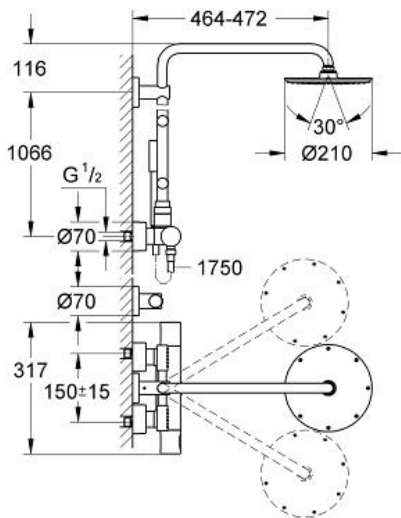

RAINSHOWER SYSTEM 210

Shower system with thermostat and side showers

MODEL # 27374000

Pure Freude
an Wasser

GROHE

Product Description:

RAINSHOWER SYSTEM 210

Shower system with thermostat and side showers

Standard Specification:

horizontal swivable 450 mm projection shower arm

exposed thermostatic shower

with Aquadimmer function

metal head shower Rainshower Cosmopolitan 210 (28 368 000)

with ball joint

rotation angle $\pm 15^\circ$

4 adjustable side showers

metal shower hose 1750 mm (28 025 000)

GROHE TurboStat compact cartridge

with wax thermoelement

GROHE SafeStop safety button at 38°C

(calibration required)

GROHE SafeStop Plus optional temperature limiter at 43°C included