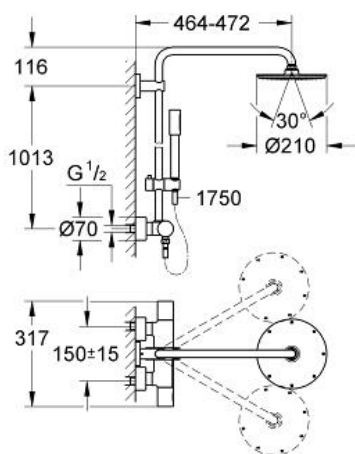

RAINSHOWER SYSTEM 210 with thermostat for wall mounting

MODEL # 27032001

Pure Freude
an Wasser

GROHE

Product Description:
RAINSHOWER SYSTEM 210
with thermostat for wall mounting

Standard Specification:

horizontal swivable 450 mm projection shower arm
exposed thermostatic shower

with Aquadimmer function

allows change between:

metal head shower Rainshower Cosmopolitan 210 (28 368 000)

with ball joint, rotation angle $\pm 15^\circ$

hand shower Sena Stick (28 034 000)

adjustable height via gliding element
(12 140 000)

metal shower hose 1750 mm (27 178 000)

GROHE TurboStat compact cartridge
with wax thermoelement

GROHE SafeStop safety button at 38°C
(calibration required)

GROHE SafeStop Plus optional temperature limiter at 43°C
included