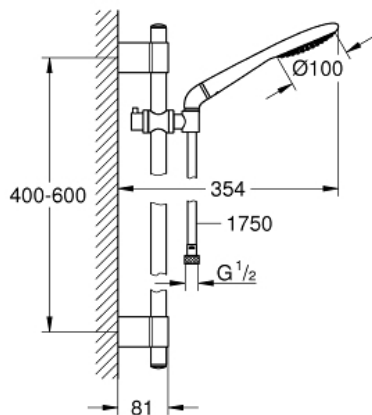

RAINSHOWER SOLO 100
Shower rail set 1 spray

MODEL # 27339000

Pure Freude
an Wasser

GROHE

Product Description:
RAINSHOWER SOLO 100
Shower rail set 1 spray

Standard Specification:
hand shower Solo 100 (27 376 000)
shower rail, 600 mm (28 797 001)
Silverflex shower hose 1750 mm (28 388 000)
Elbow adapter for the combination of
handshowers with shower sets
GROHE EcoJoy 9.5 l/min flow limiter
GROHE DreamSpray perfect spray pattern
GROHE QuickFix Plus adjustable distance
between brackets, to adapt to existing holes
GROHE StarLight chrome finish
SpeedClean anti-limescale system
Inner WaterGuide for a longer life
Twistfree preventing the hose from twisting

Color:
 27339000 Chrome