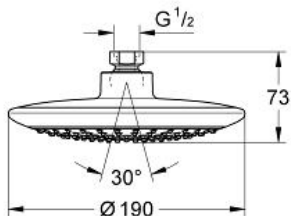

RAINSHOWER SOLO 190

Head shower 1 spray

MODEL # 27370000

Pure Freude
an Wasser

GROHE

Product Description:

RAINSHOWER SOLO 190

Head shower 1 spray

Standard Specification:

Rain

Ball joint +/- 15° rotatable
connection thread 1/2"

GROHE EcoJoy 9.5 l/min flow limiter

GROHE DreamSpray perfect spray pattern

GROHE StarLight chrome finish

SpeedClean anti-limescale system

Inner WaterGuide for a longer life

min. recommended pressure 1 bar

Color:

□ 27370000 Chrome