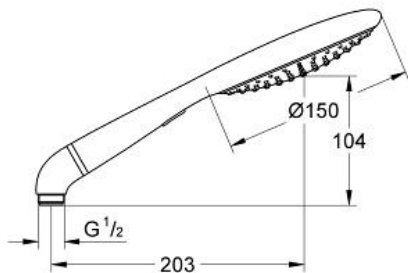

RAINSHOWER SOLO 150

Hand shower 2 sprays

MODEL # 27272000

Pure Freude
an Wasser

GROHE

Product Description:
RAINSHOWER SOLO 150
Hand shower 2 sprays

Standard Specification:
Rain, SmartRain
Eco function (reduction of flow rate)
Elbow adapter for the combination of handshowers with shower sets
GROHE EcoJoy technology for less water and perfect flow
GROHE DreamSpray perfect spray pattern
GROHE StarLight chrome finish
SpeedClean anti-limescale system
Inner WaterGuide for a longer life
Universal Mounting System. Fits all standard shower hoses