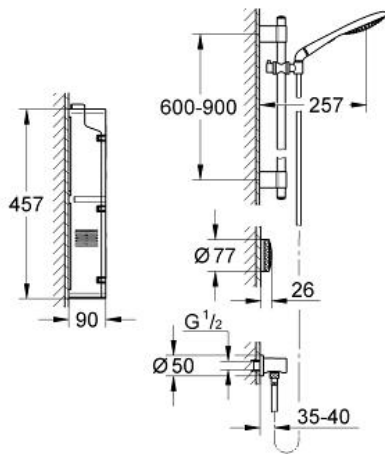

RAINSHOWER SOLO F-DIGITAL Shower set

MODEL # 36303000

Pure Freude
an Wasser

GROHE

Product Description: RAINSHOWER SOLO F-DIGITAL Shower set

Standard Specification:

- includes digital thermostat unit
- Digital Controller - intuitive multifunctional operating unit
 - Wireless technology
 - Temperature and flow control
 - Pause-function
 - Memory function
 - LED ring incl. warming-up function: visual feedback when preferred temperature is reached
- digital thermostat unit (concealed body)
- warm/cold-supplies 1/2"
- 1 outlet 1/2"
- with pump and build-in power supply 110-240 V / operating voltage 24 V / cable length 400m

Rainshower Solo shower set (27 273 001)
Rainshower wall union 1/2" (27 057 000)
transceiver unit for Digital Controller and Digital thermostat unit incl. cable 3 m
GROHE TurboStat digitally controlled compact cartridge with wax thermoelement
default setting configurable during installation

- automatic safety shut-off after 20 min
- GROHE SafeStop at 38°C

Color:

□ 36303000 Chrome