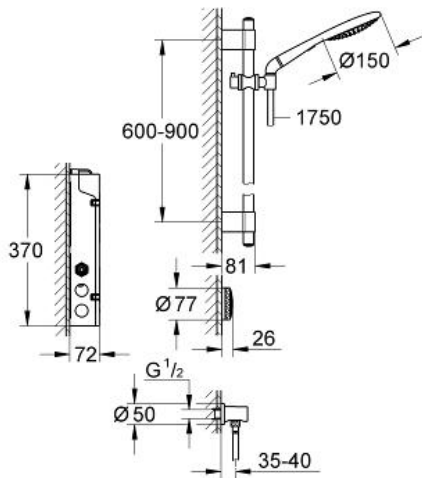

RAINSHOWER SOLO F-DIGITAL Shower set

MODEL # 36298000

Pure Freude
an Wasser

GROHE

Product Description: RAINSHOWER SOLO F-DIGITAL Shower set

Standard Specification:

- includes digital thermostat unit
- Digital Controller - intuitive multifunctional operating unit
 - Wireless technology
 - Temperature and flow control
 - Pause-function
 - Memory function
 - LED ring incl. warming-up function: visual feedback when preferred temperature is reached
- digital thermostat unit (concealed body)
 - warm/cold-supplies 1/2"
 - 1 outlet 1/2"

Rainshower Solo shower set (27 273 001)

Rainshower wall union 1/2" (27 057 000)

transceiver unit for Digital Controller and Digital thermostat unit incl. cable 3 m

GROHE TurboStat digitally controlled compact cartridge with wax thermoelement