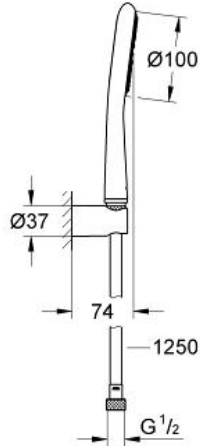

RAINSHOWER ICON 100
Wall holder set 1 spray

MODEL # 27383000

Pure Freude
an Wasser

GROHE

Product Description:
RAINSHOWER ICON 100
Wall holder set 1 spray

Standard Specification:
hand shower Icon 100 (27 377 000)
wall shower holder (27 056 000)
Silverflex shower hose 1250 mm (28 362)
GROHE EcoJoy 9.5 l/min flow limiter
GROHE DreamSpray perfect spray pattern
GROHE StarLight chrome finish
SpeedClean anti-limescale system
Inner WaterGuide for a longer life
Twistfree preventing the hose from twisting

Color:
□ 27383000 Chrome