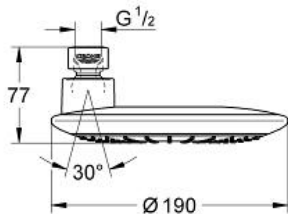

RAINSHOWER ICON 190

Head shower 1 spray

MODEL # 27439000

Pure Freude
an Wasser

GROHE

Product Description:
RAINSHOWER ICON 190
Head shower 1 spray

Standard Specification:
Rain
chrome plated spray plate
Ball joint +/- 15° rotatable
connection thread 1/2"
GROHE EcoJoy 9.5 l/min flow limiter
GROHE DreamSpray perfect spray pattern
GROHE StarLight chrome finish
SpeedClean anti-limescale system
min. recommended pressure 1 bar