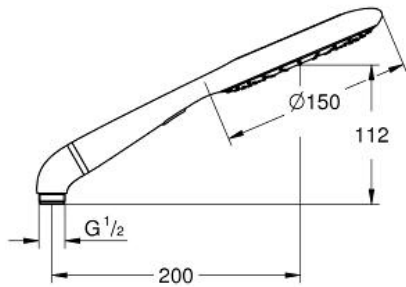

RAINSHOWER ICON 150

Hand shower 2 sprays

MODEL # 27283000

Pure Freude
an Wasser

GROHE

Product Description:

RAINSHOWER ICON 150

Hand shower 2 sprays

Standard Specification:

Rain, SmartRain

Eco function (reduction of flow rate)

metal elbow adapter for the combination of

hand showers with shower hoses

GROHE EcoJoy 9.5 l/min flow limiter

GROHE DreamSpray perfect spray pattern

GROHE StarLight chrome finish

SpeedClean anti-limescale system

Inner WaterGuide for a longer life

Universal Mounting System. Fits all

standard shower hoses

Color:

□ 27283000 Chrome