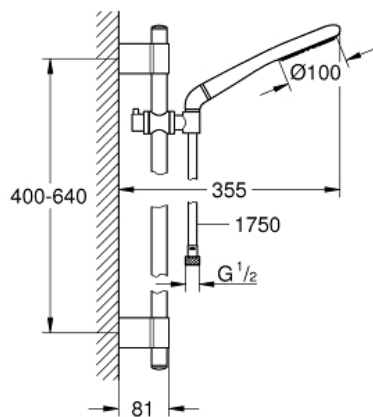

RAINSHOWER ICON 100
Shower rail set 1 spray

MODEL # 27378000

Pure Freude
an Wasser

GROHE

Product Description:

RAINSHOWER ICON 100

Shower rail set 1 spray

Standard Specification:

hand shower Icon 100 (27 377 000)

shower rail, 600 mm (28 797 001)

Silverflex shower hose 1750 mm (28 388 000)

GROHE EcoJoy 9.5 l/min flow limiter

GROHE DreamSpray perfect spray pattern

GROHE StarLight chrome finish

GROHE QuickFix Plus adjustable distance

between brackets, to adapt to existing holes

SpeedClean anti-limescale system

Inner WaterGuide for a longer life

Twistfree preventing the hose from twisting

Color:

□ 27378000 Chrome