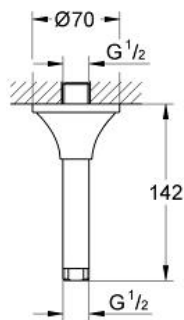

RAINSHOWER GRANDERA
Shower arm ceiling 142 mm

MODEL # 27978IG0

Pure Freude
an Wasser

GROHE

Product Description:
RAINSHOWER GRANDERA
Shower arm ceiling 142 mm

Standard Specification:
metal
length 142 mm
connection thread 1/2"
Grandera escutcheon
GROHE StarLight chrome finish
suitable for all Grandera head showers

Color:
□ 27978IG0 chrome/gold