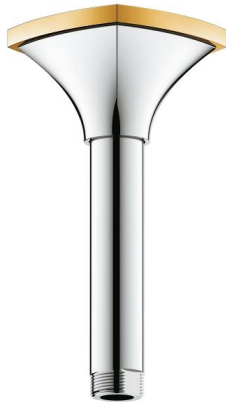

RAINSHOWER GRANDERA
Shower arm ceiling 142 mm

MODEL # 27978IG0

Pure Freude
an Wasser

GROHE

Product Description:
RAINSHOWER GRANDERA
Shower arm ceiling 142 mm

Standard Specification:
metal
length 142 mm
connection thread 1/2"
Grandera escutcheon
GROHE StarLight chrome finish
suitable for all Grandera head showers

Color:
□ 27978IG0 chrome/gold