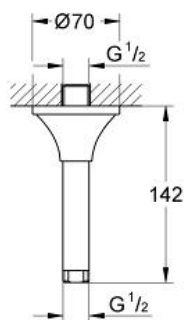

RAINSHOWER GRANDERA
Shower arm ceiling 142 mm

MODEL # 27978000

Pure Freude
an Wasser

GROHE

Product Description:
RAINSHOWER GRANDERA
Shower arm ceiling 142 mm

Standard Specification:
metal
length 142 mm
connection thread 1/2"
Grandera escutcheon
GROHE StarLight chrome finish
suitable for all Grandera head showers