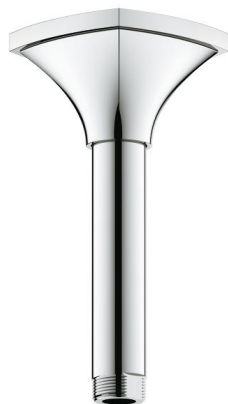

RAINSHOWER GRANDERA
Shower arm ceiling 142 mm

MODEL # 27978000

Pure Freude
an Wasser

GROHE

Product Description:
RAINSHOWER GRANDERA
Shower arm ceiling 142 mm

Standard Specification:
metal
length 142 mm
connection thread 1/2"
Grandera escutcheon
GROHE StarLight chrome finish
suitable for all Grandera head showers

Color:
 27978000 Chrome