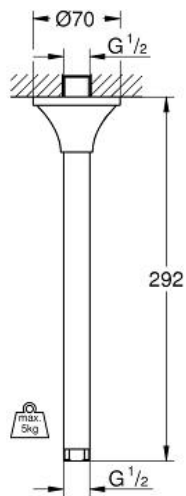

RAINSHOWER GRANDERA  
Shower ceiling arm 292 mm

MODEL # 27982IG0

Pure Freude  
an Wasser

GROHE

**Product Description:**  
RAINSHOWER GRANDERA  
Shower ceiling arm 292 mm

**Standard Specification:**  
metal  
connection thread 1/2"  
Grandera escutcheon  
**GROHE StarLight** chrome finish  
suitable for all Grandera head showers

**Color:**  
□ 27982IG0 chrome/gold