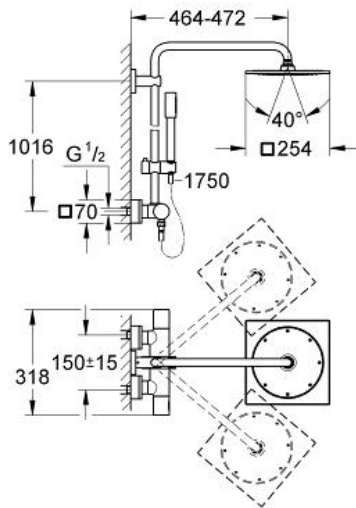

RAINSHOWER F-SERIES SYSTEM
10"
with thermostat for wall mounting
MODEL # 27569000

Pure Freude
an Wasser

GROHE

Product Description:
RAINSHOWER F-SERIES SYSTEM 10"
with thermostat for wall mounting

Standard Specification:
horizontal swivable 450 mm projection shower arm
exposed thermostatic shower
with Aquadimmer function
allows change between:
head shower Rainshower F-Series 10" (27 271 000)
with ball joint, rotation angle $\pm 20^\circ$
hand shower Sena Stick (28 034 000)
adjustable height via gliding element
(12 140 000)

GROHE TurboStat compact cartridge
with wax thermoelement

GROHE SafeStop safety button at 38°C
(calibration required)

GROHE SafeStop Plus optional temperature limiter at 43°C
included

metal shower hose 1750 mm (28 025 000)

GROHE CoolTouch

GROHE DreamSpray perfect spray pattern

GROHE StarLight chrome finish

Inner WaterGuide for a longer life
minimum flow rate 7 l/min.

Color:

□ 27569000 Chrome