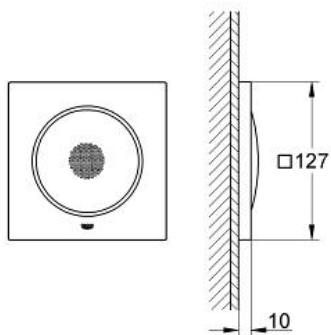

RAINSHOWER F-SERIES

Sound set

MODEL # 36360000

Pure Freude
an Wasser

GROHE
WAVE

Product Description:
RAINSHOWER F-SERIES
Sound set

Standard Specification:

127 x 127 mm per module