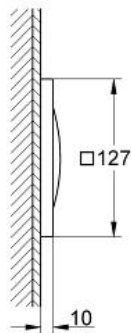

RAINSHOWER F-SERIES

Light set

MODEL # 36359000

Pure Freude
an Wasser

GROHE

Product Description:
RAINSHOWER F-SERIES
Light set

Standard Specification:
127 x 127 mm per module
full spectrum LED: soft light with changing rainbow colours
individually adjustable: permanent lighting with colour selection
Consisting of:
- 1 light module with two plug connections
- 1 light module with one plug connection
waterproof & corrosion protected
supply voltage: 12 V DC
CE approved

GROHE StarLight chrome finish
requires rough-in set (29 072 000), F-digital Deluxe base unit box (26 374 000 or 36 397 000), Bluetooth unit (36 371 000) and various cable connections – all to be ordered separately due to installation situation
this product contains built-in LED lamps, which cannot be changed: energy efficiency class: A+
For detailed planning and product information please contact your local GROHE Customer Service.