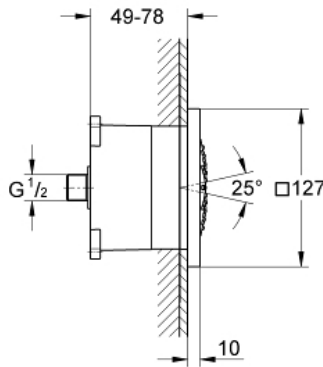

RAINSHOWER F-SERIES 5"

Side shower 1 spray

MODEL # 27251LS0

Pure Freude
an Wasser

GROHE

Product Description:
RAINSHOWER F-SERIES 5"
Side shower 1 spray

Standard Specification:
Normal spray
including concealed body
127 x 127 mm
flow straightener with ball joint ($\pm 12.5^\circ$ rotatable)
connection thread 1/2"
GROHE DreamSpray perfect spray pattern
GROHE StarLight finish
GROHE FlowBalance flow regulating screw
SpeedClean anti-limescale system

Color:
□ 27251LS0 moon white