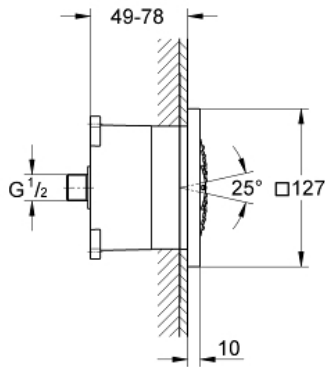

RAINSHOWER F-SERIES 5"

Side shower 1 spray

MODEL # 27251000

Pure Freude
an Wasser

Product Description:
RAINSHOWER F-SERIES 5"
Side shower 1 spray

Standard Specification:
Normal spray
including concealed body
127 x 127 mm
flow straightener with ball joint ($\pm 12.5^\circ$ rotatable)
connection thread 1/2"
GROHE DreamSpray perfect spray pattern
GROHE StarLight chrome finish
GROHE FlowBalance flow regulating screw
SpeedClean anti-limescale system

Color:
□ 27251000 Chrome