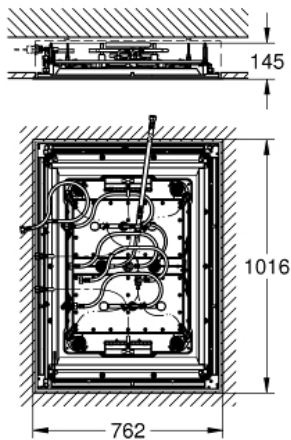

RAINSHOWER F-SERIES 40
" AQUASYMPHONY
Ceiling shower 6+ sprays with
light

MODEL # 26373001

Pure Freude
an Wasser

GROHE

Product Description:

RAINSHOWER F-SERIES 40" AQUASYMPHONY
Ceiling shower 6+ sprays with light

Standard Specification:

1016 mm x 762 mm x 145 mm

metal

minimum flow rate 25 l/min

min. recommended pressure 3.0 bar

1 x AquaCurtain

1 x Pure XL spray

1 x 2 cold mist spray