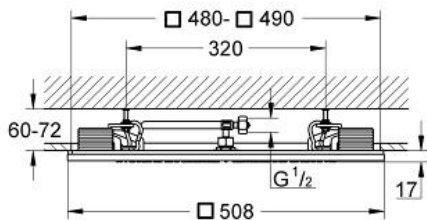

RAINSHOWER F-SERIES 20"  
Ceiling shower with light, 1 spray  
MODEL # 27865000

Pure Freude  
an Wasser

GROHE

**Product Description:**  
**RAINSHOWER F-SERIES 20"**  
Ceiling shower with light, 1 spray

**Standard Specification:**

Rain  
508 x 508 x 59 mm  
full spectrum LED: soft light with changing rainbow colours  
individually adjustable: permanent lighting with colour selection  
power supply for light 12 V DC  
CE approved