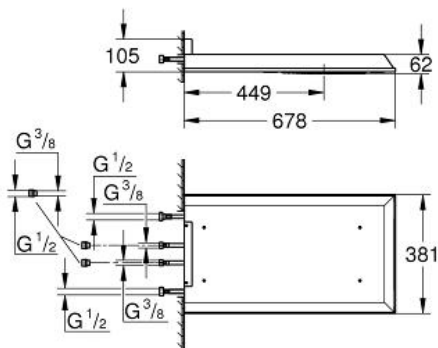

RAINSHOWER F-SERIES 15"

Head shower 3 sprays

MODEL # 27938001

Pure Freude
an Wasser

Product Description:

RAINSHOWER F-SERIES 15"

Head shower 3 sprays

Standard Specification:

Rain, Bokoma Spray, Waterfall and combinations
381 mm (width) x 60 mm (height) x 677 mm (depth)
metal

GROHE DreamSpray perfect spray pattern

GROHE StarLight chrome finish

GROHE XL Waterfall extra wide waterfall spray

Requires Rough-in (26 042) - to be ordered separately

head shower has to be controlled by 4 outlets
recommendation: **Grohtherm F** thermostatic trim with
integrated 2-way diverter 27 618 000, 35 500 000 and
triple volume control trim 27 625 000, 35 031 000