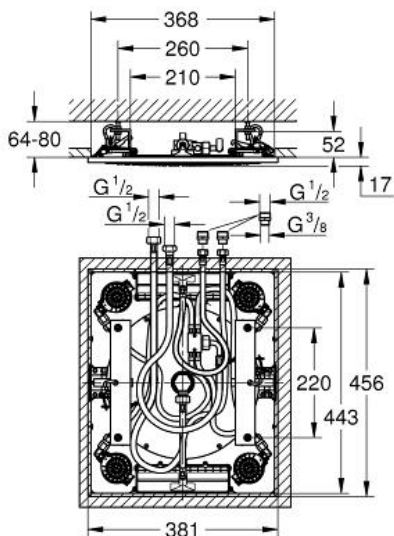

RAINSHOWER F-SERIES 15"

Ceiling shower 3 sprays

MODEL # 27939001

Pure Freude
an Wasser