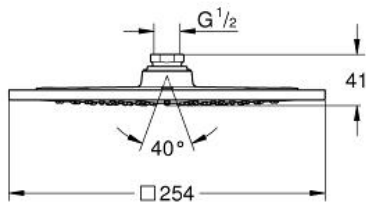

## Head shower 1 spray

MODEL # 27285000

Pure Freude  
an Wasser

**GROHE**

**Product Description:**  
**RAINSHOWER F-SERIES 10"**  
**Head shower 1 spray**

**Standard Specification:**

Rain  
254 x 254 mm  
metal  
Ball joint +/- 20° rotatable  
connection thread 1/2"  
**GROHE EcoJoy** 9.5 l/min flow limiter  
**GROHE DreamSpray** perfect spray pattern  
**GROHE StarLight** chrome finish  
**SpeedClean** anti-limescale system