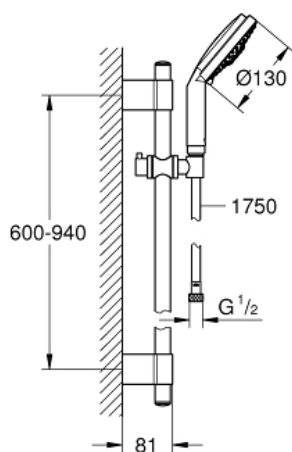

RAINSHOWER COSMOPOLITAN
130
Shower rail set 3 sprays
MODEL # 28762001

Pure Freude
an Wasser

GROHE

Product Description:
RAINSHOWER COSMOPOLITAN 130
Shower rail set 3 sprays

Standard Specification:
Consisting of:
hand shower Cosmopolitan (28 755 000)
shower rail 900 mm (28 819 001)
with wall holders made of metal
Silverflex shower hose 1750 mm (28 388 000)
GROHE StarLight chrome finish
GROHE QuickFix Plus adjustable distance
between brackets, to adapt to existing holes
Inner WaterGuide for a longer life
Twistfree preventing the hose from twisting

Color:
□ 28762001 Chrome