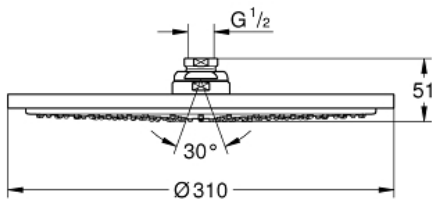

RAINSHOWER COSMOPOLITAN  
310  
Head shower 1 spray  
MODEL # 27478000

Pure Freude  
an Wasser

**Product Description:**  
**RAINSHOWER COSMOPOLITAN 310**  
**Head shower 1 spray**

**Standard Specification:**

Rain  
Ø 310 mm  
metal  
ball joint with turning angle  $20^\circ \pm 20^\circ$   
connection thread 1/2"  
**GROHE EcoJoy** 9.5 l/min flow limiter  
**GROHE DreamSpray** perfect spray pattern  
**GROHE StarLight** chrome finish  
**SpeedClean** anti-limescale system  
**suitable for instantaneous heater**  
**min. recommended pressure 1 bar**