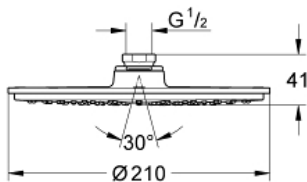

RAINSHOWER COSMOPOLITAN
210
Head shower 1 spray
MODEL # 28368LS0

Pure Freude
an Wasser

GROHE

Product Description:
RAINSHOWER COSMOPOLITAN 210
Head shower 1 spray

Standard Specification:

Rain
starting at 0.5 bar flow pressure
spray plate white
Ø 210 mm
metal
with ball joint
rotation angle $\pm 15^\circ$
connection thread 1/2"

GROHE DreamSpray perfect flow

GROHE StarLight chrome finish

SpeedClean anti-limescale system

suitable for instantaneous heater

this headshower should only be used in
conjunction with shower arm 28 384 000, 28 497 000,
28 576 000 or 28 724 000