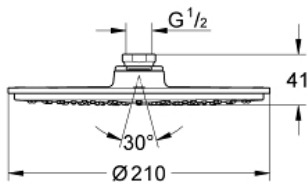

RAINSHOWER COSMOPOLITAN  
210  
Head shower 1 spray  
MODEL # 28368000

Pure Freude  
an Wasser

**Product Description:**  
RAINSHOWER COSMOPOLITAN 210  
Head shower 1 spray

**Standard Specification:**

Rain  
starting at 0.5 bar flow pressure  
metal  
with ball joint  
rotation angle  $\pm 15^\circ$   
connection thread 1/2"  
**GROHE DreamSpray** perfect flow  
**GROHE StarLight** chrome finish  
**SpeedClean** anti-limescale system  
this headshower should only be used in  
conjunction with shower arm 28 384 000, 28 497 000,  
28 576 000 or 28 724 000

**Color:**

□ 28368000 Chrome