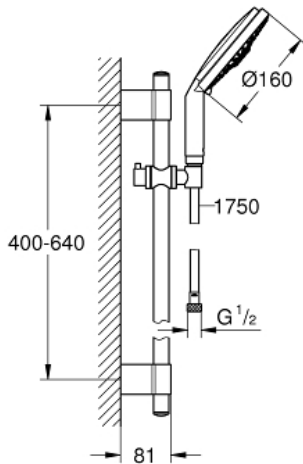

RAINSHOWER COSMOPOLITAN
160
Shower rail set 4 sprays
MODEL # 28758001

Pure Freude
an Wasser

GROHE

Product Description:
RAINSHOWER COSMOPOLITAN 160
Shower rail set 4 sprays

Standard Specification:
hand shower Cosmopolitan (28 756 000)
shower rail, 600 mm (28 797 001)
with wall holders made of metal
Silverflex shower hose 1750 mm (28 388 000)
GROHE StarLight chrome finish
GROHE QuickFix (variable distance between
wall shower holders to adapt to existing holes)
Twistfree preventing the hose from twisting

Color:
 28758001 Chrome