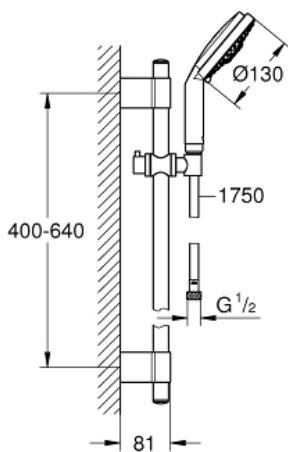

RAINSHOWER COSMOPOLITAN
130
Shower rail set 3 sprays
MODEL # 28757001

Pure Freude
an Wasser

GROHE

Product Description:
RAINSHOWER COSMOPOLITAN 130
Shower rail set 3 sprays

Standard Specification:
hand shower Cosmopolitan (28 755 000)
shower rail, 600 mm (28 797 001)
with wall holders made of metal
Silverflex shower hose 1750 mm (28 388 000)
GROHE StarLight chrome finish
GROHE QuickFix Plus adjustable distance
between brackets, to adapt to existing holes
Twistfree preventing the hose from twisting

Color:
 28757001 Chrome